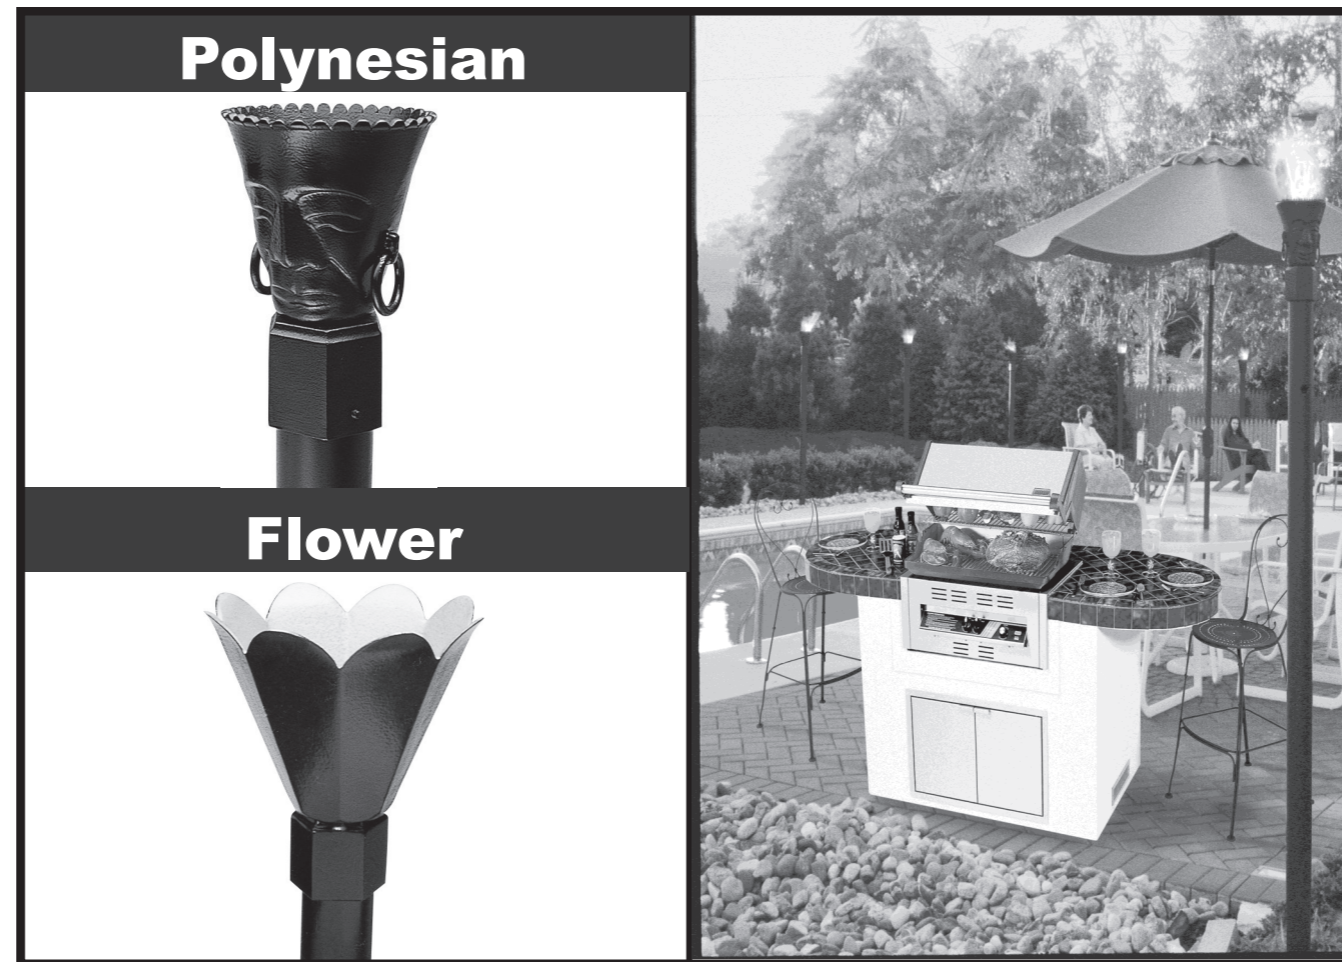

Suggested Retail Price List

Effective October 1, 2009

The appearance, specifications and prices of all products represented in the price list are subject to change.